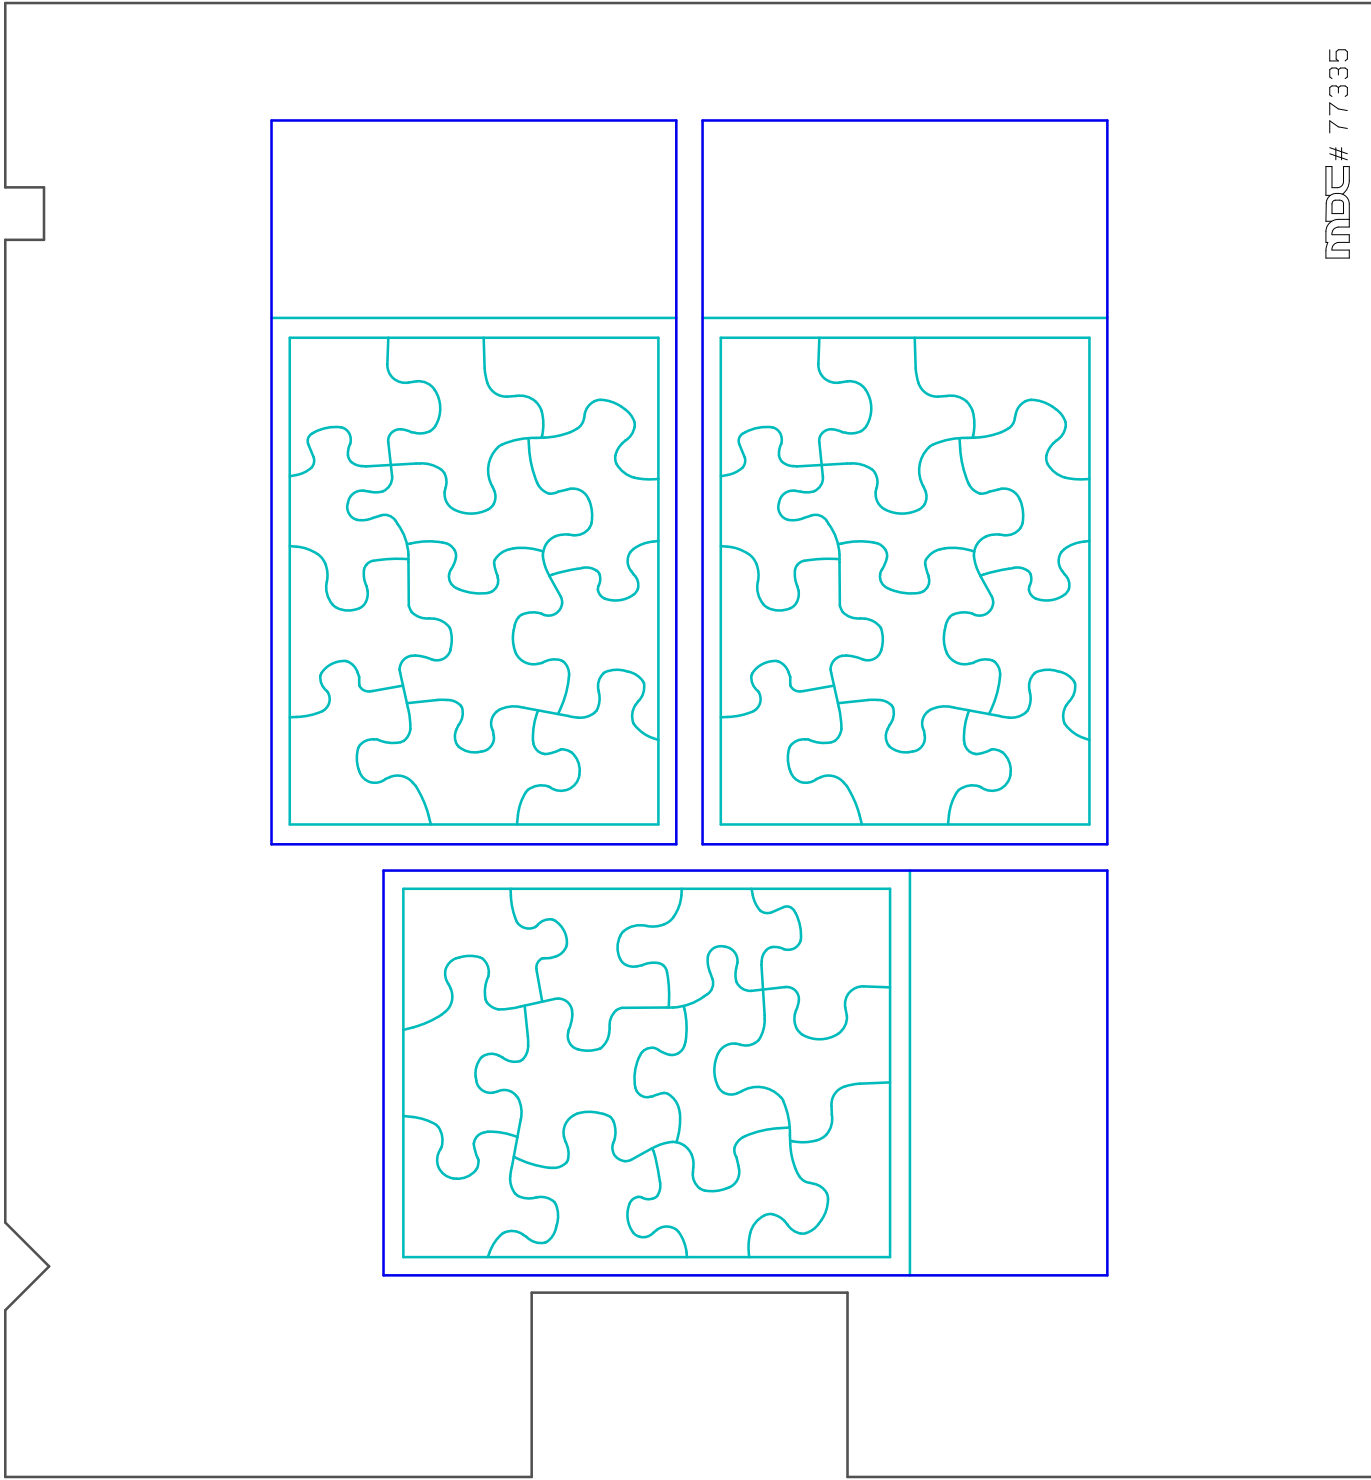

CB Cut: 64

Kiss Cut: 159

Total Knife: 224 Total K erf: 289 Board Size: 14.0 x 13.0 Board SQ inches: 182

Mounting Holes Filename: 77335.CIM

Your Name Here

MDC # 77335